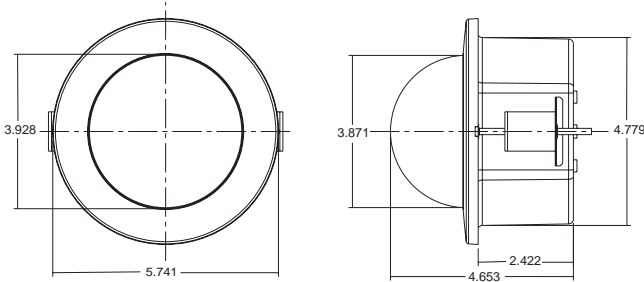

CERTIFICATIONS

Designed for NEMA 4, IP65

ARCHITECTURAL/ENGINEERING SPECIFICATIONS

The recessed ceiling mount housing shall be a WP8, with a body manufactured from 20-gauge stamped steel. The dome shall be manufactured from 1/8" clear or tinted polycarbonate and be able to withstand a 10 lb. drop test on the apex of the dome. The pan/tilt shall feature stepper motors, ball bearings, and belt drive. Its maximum panning speed shall be 120° per second, with a maximum tilt speed of 90° per second. The preset accuracy shall be +/- .75°. Power consumption for the camera and pan/tilt is 12 watts (VA). The WP8 shall be compatible with VLC485, Kalatel, Sensormatic 422, and Pelco P protocols. Available cameras shall include standard or hi-res black and white, standard or hi-res color, and hi-res day/night. A trim ring shall be included, and shall be constructed of ABS plastic.

ENVIRONMENTAL SPECIFICATIONS

Temperature Range	0° to 120° F
-------------------	--------------

CONSTRUCTION

Body - 20-gauge stamped steel
Dome - 1/8" polycarbonate
Trim Ring - ABS plastic

DIMENSIONS

Base	.875" (H) x 4.78" (W)
Dome	3.875" diameter
Trim Ring	5.7" diameter