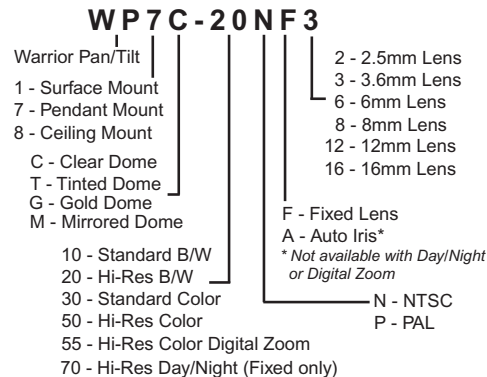

ENVIRONMENTAL SPECIFICATIONS

Temperature Range	0° to 120° F
-------------------	--------------

CONSTRUCTION

Body - 20-gauge stamped steel
Dome - 1/8" polycarbonate
Trim Ring - ABS plastic

DIMENSIONS

Base	.875" (H) x 4.78" (W)
Dome	3.875" diameter
Trim Ring	5.7" diameter

1 - Not available on Warrior 5 and 6 2 - Not available on Warrior Pan/Tilt 3 - Warrior 5 and 6 2.5mm and 3.6mm only 4 - Warrior 1, 7, and 8 only

WARRIOR LENS SPECIFICATIONS

FIXED LENSES						
Focal Length	2.5mm	3.6mm	6mm	8mm	12mm	16mm
Format Size	1/3"	1/3"	1/3"	1/3"	1/3"	1/3"
Relative Aperture (F)	2.0	2.0	2.0	2.0	2.0	2.0

VARIFOCA LENSES		
Focal Length	4-8mm fixed	4-9mm auto iris
Format Size	1/3"	1/3"
Relative Aperture (F)	2 - 2.6	1.6 - 2.4

WARRIOR 1-4, 7-8 MODEL CHART

Some options may not be available on all models

WARRIOR 5 AND 6 MODEL CHART

WARRIOR PAN/TILT MODEL CHART

Product specifications are subject to change without notice.