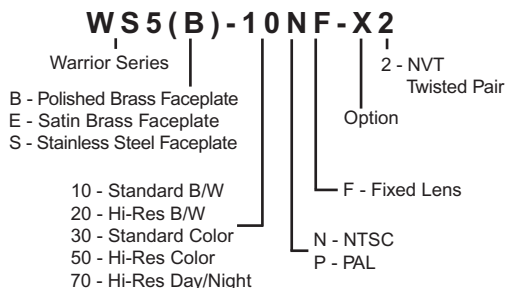

WARRIOR 5 AND 6 MODEL CHART