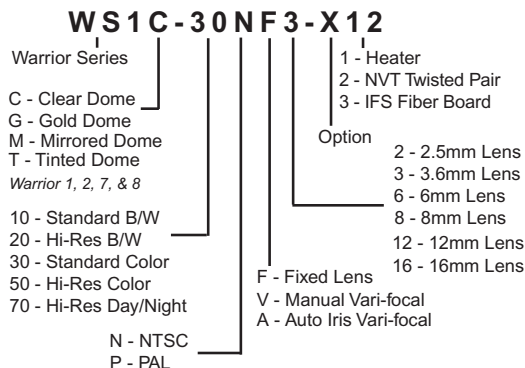

1 - Not available on Warrior 5 and 6   2 - Not available on Warrior Pan/Tilt   3 - Warrior 5 and 6 2.5mm and 3.6mm only   4 - Warrior 1, 7, and 8 only

WARRIOR LENS SPECIFICATIONS

FIXED LENSES						
Focal Length	2.5mm	3.6mm	6mm	8mm	12mm	16mm
Format Size	1/3"	1/3"	1/3"	1/3"	1/3"	1/3"
Relative Aperture (F)	2.0	2.0	2.0	2.0	2.0	2.0

VARIFOCA LENSES		
Focal Length	4-8mm fixed	4-9mm auto iris
Format Size	1/3"	1/3"
Relative Aperture (F)	2 - 2.6	1.6 - 2.4

WARRIOR 1-4, 7-8 MODEL CHART

Some options may not be available on all models