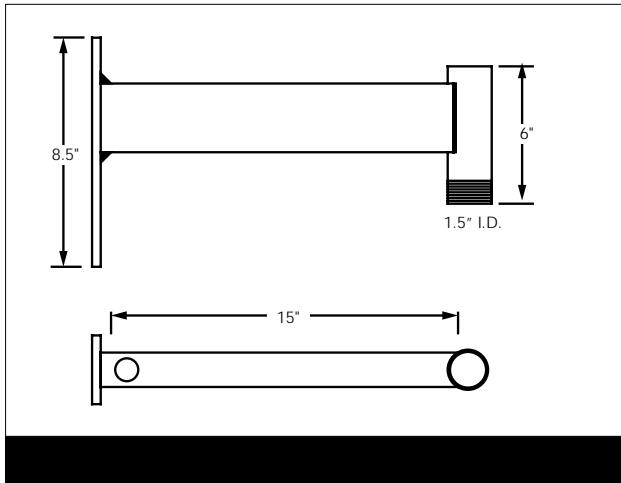

Outdoor Wall Mount Bracket WM20

DESCRIPTION:

Heavy-duty wall mount "L" bracket. Adapter brackets can be used for pole, wall, corner, roof and parapet mounting VLPW16/20 (standard). Can be used with CA2, SRCW200, SRM1500, PM3, and PA2 brackets. 150 lb max load.

BASIC MODELS

WM20 Wall Mount heavy - duty "L" bracket. 150 lb max load.