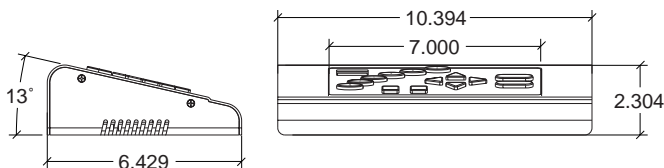

CONTROLLERS - Six Station Hardwire Controller VLC36

DESCRIPTION

The VLC36 hardwire controller is an attractive, low profile desktop controller. Easy to install and operate, the VLC36 is designed to control six pan/tilt/zooms and work alongside an external video device, such as a multiplexer, quad-splitter or switcher. Each unit features easy to use no-solder connectors, 24 VAC pan/tilt control and 6 or 12 VDC lens control.

FEATURES

- Easy and fast installation of individual camera controls with removable screw-type connectors, no soldering for installation or removal
- 6 segment LED display clearly identifies the selected camera, and conveys status information
- Autopan button activates autopan in equipped pan/tilt devices
- Auxiliary button allows momentary local or remote activation of external device
- Compact design (2.5" high x 6" deep x 11" wide) takes up minimal space on desktop
- Rubberized key switches avoid problems from spilled beverages
- Designed to meet UL/CE standards

ARCHITECTURAL/ENGINEERING SPECIFICATIONS

The Videolarm VLC36 shall drive standard 24 VAC pan/tilt devices. All keys shall be made of elastomeric type material with positive tactile feedback. The unit shall be equipped with no-solder connectors for fast hook up and removal. The unit shall measure 2.5" high x 6" deep x 11" wide. Momentary activation of local or remote external devices shall be achieved by means of an auxiliary button.

ELECTRICAL SPECIFICATIONS

Pan/Tilt Output Voltage - 24 VAC

Pan/Tilt Output Current - 1.75 A max.

Lens Output Voltage - ± 6 or ± 12 VDC

Lens Output Current - 100 mA per function max

Input Voltage - 115 VAC (outboard transformer)