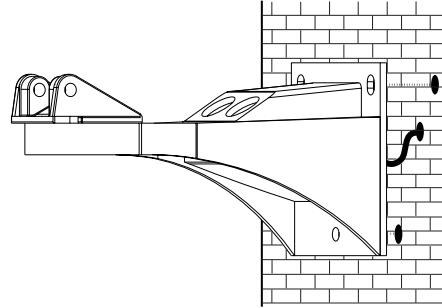

BRACKETS - Polycarbonate Mounts DECO 1 / CWPM8

DESCRIPTION

The DECO1 is a light-duty, decorative wall mount designed for the ACH13 and the BlackHawk™ indoor/outdoor camera housings.

FEATURES

- Mounts easily to wall
- Swivel head adapters can be rotated independently
- Black, textured powdercoat finish

SHIPPING SPECIFICATIONS

Model	Unit Weight	Shipping Weight	Shipping Box Dim.
DECO1	1 lb	1 Grd/1 Air	5 x 5 x 9

* Shipping weights depend on box dimensions.

DESCRIPTION:

The CWPM8 is an injection molded, off-white Lexan® plastic bracket designed for indoor use. The bracket will support a CCTV camera with maximum camera length of 8". It has full pan/tilt capabilities and can be adapted quickly and easily for either wall or ceiling mount applications.

FEATURES:

- Attractive styling
- Wall or ceiling mount with quick and easy setup
- Convenient cable access slot
- Pan/tilt adjusts with grip-tight knobs
- Hole covers for concealing mounting hardware
- Maximum camera weight: 3 lbs
- Available in beige or black