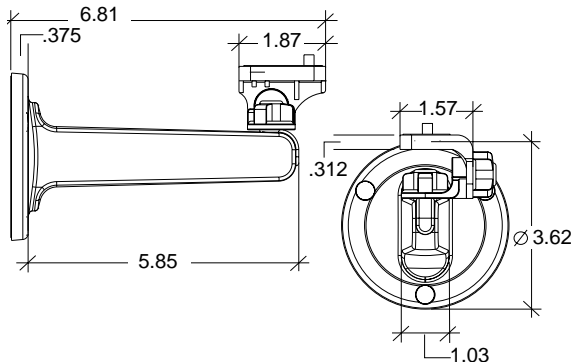

BRACKETS - Polycarbonate Mounts DECO 1 / CWPM8

DESCRIPTION

The DECO1 is a light-duty, decorative wall mount designed for the ACH13 and the BlackHawk™ indoor/outdoor camera housings.

FEATURES

- Mounts easily to wall
- Swivel head adapters can be rotated independently
- Black, textured powdercoat finish

SHIPPING SPECIFICATIONS

Model	Unit Weight	Shipping Weight	Shipping Box Dim.
DECO1	1 lb	1 Grd/1 Air	5 x 5 x 9

* Shipping weights depend on box dimensions.

DESCRIPTION:

The CWPM8 is an injection molded, off-white Lexan® plastic bracket designed for indoor use. The bracket will support a CCTV camera with maximum camera length of 8". It has full pan/tilt capabilities and can be adapted quickly and easily for either wall or ceiling mount applications.

FEATURES:

- Attractive styling
- Wall or ceiling mount with quick and easy setup
- Convenient cable access slot
- Pan/tilt adjusts with grip-tight knobs
- Hole covers for concealing mounting hardware
- Maximum camera weight: 3 lbs
- Available in beige or black

SHIPPING SPECIFICATIONS

Model	Unit Weight	Shipping Weight	Shipping Box Dim.
CWPM8	1 lb	1 Grd/1 Air	6 x 4 x 4

* Shipping weights depend on box dimensions.

Product specifications are subject to change without notice.