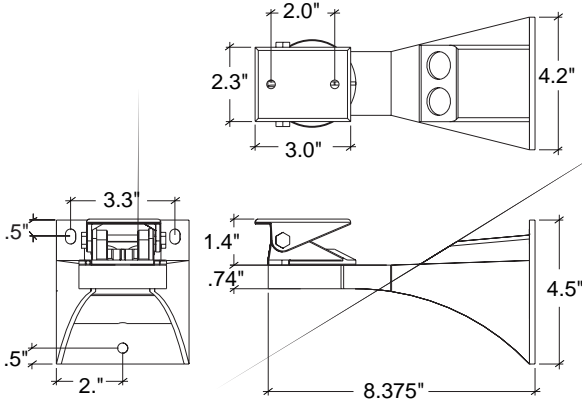

BRACKETS - Polycarbonate Mounts DECO 1 / CWPM8

DESCRIPTION

The DECO1 is a light-duty, decorative wall mount designed for the ACH13 and the BlackHawk™ indoor/outdoor camera housings.

FEATURES

- Mounts easily to wall
- Swivel head adapters can be rotated independently
- Black, textured powdercoat finish

SHIPPING SPECIFICATIONS

Model	Unit Weight	Shipping Weight	Shipping Box Dim.
DECO1	1 lb	1 Grd/1 Air	5 x 5 x 9

* Shipping weights depend on box dimensions.

DESCRIPTION:

The CWPM8 is an injection molded, off-white Lexan® plastic bracket designed for indoor use. The bracket will support a CCTV camera with maximum camera length of 8". It has full pan/tilt capabilities and can be adapted quickly and easily for either wall or ceiling mount applications.

FEATURES:

- Attractive styling
- Wall or ceiling mount with quick and easy setup
- Convenient cable access slot
- Pan/tilt adjusts with grip-tight knobs
- Hole covers for concealing mounting hardware
- Maximum camera weight: 3 lbs
- Available in beige or black

SHIPPING SPECIFICATIONS

Model	Unit Weight	Shipping Weight	Shipping Box Dim.
CWPM8	1 lb	1 Grd/1 Air	6 x 4 x 4

* Shipping weights depend on box dimensions.

Product specifications are subject to change without notice.