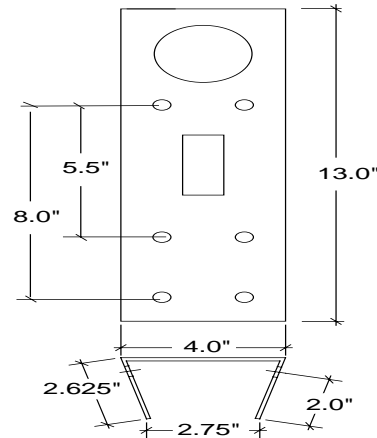

Corner Adapter/Camera Bracket CA2/PM3

1

Outdoor Dome Brackets and Mounts

CA2

DESCRIPTION:

The CA2 is a heavy duty corner adapter designed to work with all VIDEOLARM standard wall mounts.

FEATURES:

- Durable powder coat finish
- Heavy-gauge steel for maximum stability
- Designed for easy installation
- 150 lb load rating

PM3

DESCRIPTION

The PM3 pole mount adapter is designed to allow a dome housing to be mounted to an existing pole. Stainless steel straps are included. The VIDEOLARM PM3T tension tool must be used to adjust the straps.

FEATURES

- Mounts to poles 3" - 15" dia.
- Durable powder coat finish
- Heavy-gauge steel for maximum stability
- 150 lb load rating

OPTIONS/ACCESSORIES

PM3T - Tension tool used for mounting this bracket.

Model	Unit Weight	Shipping Weight	Shipping Box Dim.
CA2	12 lbs	12 Grd/12 Air	14 x 11 x 8

* Shipping weights depend on box dimensions.

Spec#	Rev. Date	Catalog Section	VidFax#
6024	0195	1	S24

Due to our continued efforts to advance technology, product specifications are subject to change without notice.