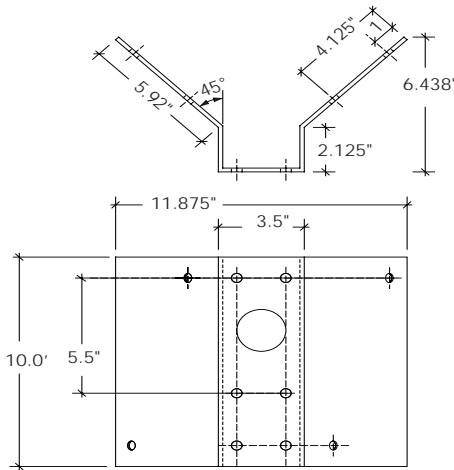

Corner Adapter/Camera Bracket CA2/PM3

1

Outdoor Dome Brackets and Mounts

CA2

DESCRIPTION:

The CA2 is a heavy duty corner adapter designed to work with all VIDEOLARM standard wall mounts.

FEATURES:

- Durable powder coat finish
- Heavy-gauge steel for maximum stability
- Designed for easy installation
- 150 lb load rating

PM3

DESCRIPTION

The PM3 pole mount adapter is designed to allow a dome housing to be mounted to an existing pole. Stainless steel straps are included. The VIDEOLARM PM3T tension tool must be used to adjust the straps.

FEATURES

- Mounts to poles 3" - 15" dia.
- Durable powder coat finish
- Heavy-gauge steel for maximum stability
- 150 lb load rating

OPTIONS/ACCESSORIES

PM3T - Tension tool used for mounting this bracket.

Model	Unit Weight	Shipping Weight	Shipping Box Dim.
CA2	12 lbs	12 Grd/12 Air	14 x 11 x 8

* Shipping weights depend on box dimensions.

Spec#	Rev. Date	Catalog Section	VidFax#
6024	0195	1	S24

Due to our continued efforts to advance technology, product specifications are subject to change without notice.