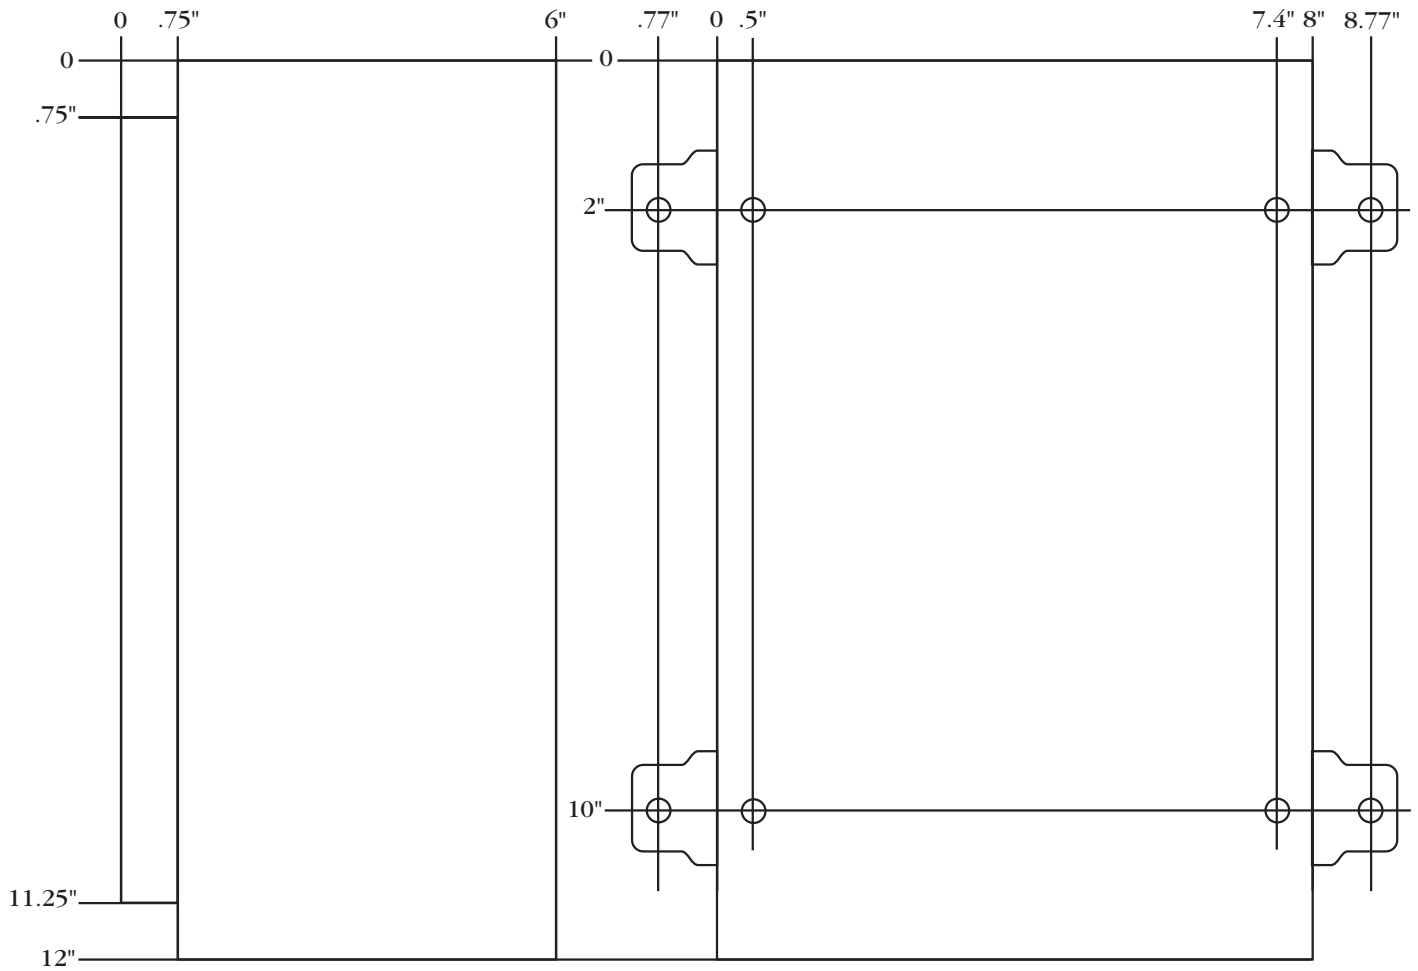

WP1 - Weatherproof Battery Enclosure

Enclosure Dimensions:

NEMA4 Enclosure
12"H x 8"W x 6"D

Altronix is not responsible for any typographical errors. Product specifications are subject to change without notice.